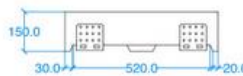

### Modern Terra Wall Mount or Surface Mount Basin

Model: 822753

Collection: Kast

Origin: UK

Description: Concrete Wall Mount or Surface Mount Basin in Mint 22.83" x 16.54" x 5.91"

#### GENERAL FEATURES & SPECIFICATIONS

- Concrete Basin
- Wall or surface mount
- Front edge thickness: 1.57"
- Dimensions: 22.83"L x 16.54"W x 5.91"H
- For use with wall tap
- Available with or without brackets
- Material: Concrete
- Finishes available: White, Ash, Ivory, Fossil, Stone, Zinc, Iron, Black, Peach, Blush, Ember, Brick, Wheat, Oyster, Sandcastle, Golden, Sage, Mint, Green, Forest, Heather, Dove, Duck Egg, Teal, Mineral, Steel, Blue, Storm

Plan View

Back View

Underside View

Side View

Section A-A