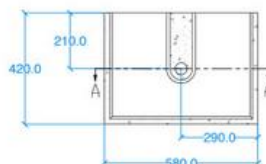

#### GENERAL FEATURES & SPECIFICATIONS

- Concrete Basin
- Wall or surface mount
- Front edge thickness: 1.57"
- Dimensions: 22.83"L x 16.54"W x 5.91"H
- For use with wall tap
- Available with or without brackets
- Material: Concrete
- Finishes available: White, Ash, Ivory, Fossil, Stone, Zinc, Iron, Black, Peach, Blush, Ember, Brick, Wheat, Oyster, Sandcastle, Golden, Sage, Mint, Green, Forest, Heather, Dove, Duck Egg, Teal, Mineral, Steel, Blue, Storm

Plan View

Back View

Underside View

Side View

Section A-A