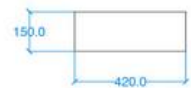

#### GENERAL FEATURES & SPECIFICATIONS

- Concrete Basin
- Wall or surface mount
- Front edge thickness: 1.57"
- Dimensions: 22.83"L x 16.54"W x 5.91"H
- For use with wall tap
- Available with or without brackets
- Material: Concrete
- Finishes available: White, Ash, Ivory, Fossil, Stone, Zinc, Iron, Black, Peach, Blush, Ember, Brick, Wheat, Oyster, Sandcastle, Golden, Sage, Mint, Green, Forest, Heather, Dove, Duck Egg, Teal, Mineral, Steel, Blue, Storm

Plan View

Back View

Underside View

Side View

Section A-A