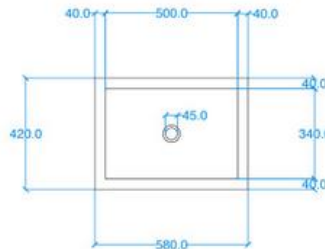

### Modern Terra Wall Mount or Surface Mount Basin

Model: 822753

Collection: Kast

Origin: UK

Description: Concrete Wall Mount or Surface Mount Basin in Mint 22.83" x 16.54" x 5.91"

#### GENERAL FEATURES & SPECIFICATIONS

- Concrete Basin
- Wall or surface mount
- Front edge thickness: 1.57"
- Dimensions: 22.83"L x 16.54"W x 5.91"H
- For use with wall tap
- Available with or without brackets
- Material: Concrete
- Finishes available: White, Ash, Ivory, Fossil, Stone, Zinc, Iron, Black, Peach, Blush, Ember, Brick, Wheat, Oyster, Sandcastle, Golden, Sage, Mint, Green, Forest, Heather, Dove, Duck Egg, Teal, Mineral, Steel, Blue, Storm

Plan View

Back View

Underside View

Side View

Section A-A