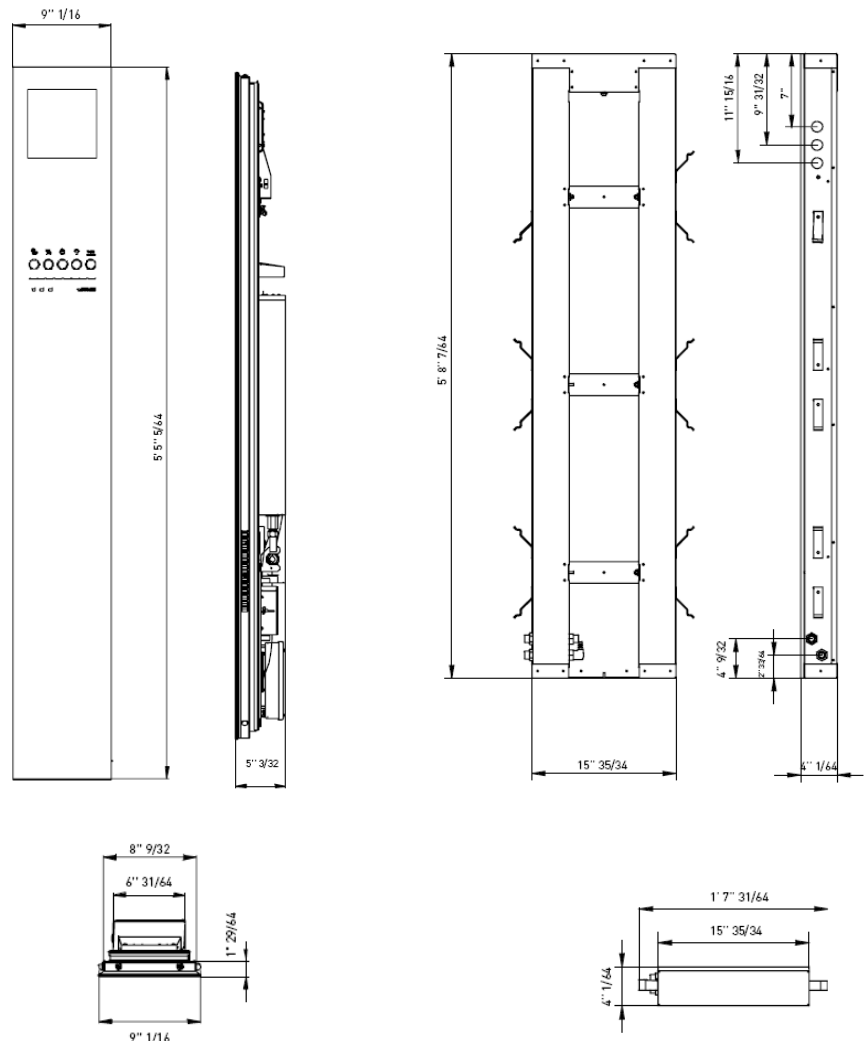

Modern Touch & Steam 45 Built-in Steam Unit

Style Number: 772322

Collection: Effegibi

Origin: Italy

Description: Touch & Steam 45 Built-in Power Steam Unit 160cft w/ Pre-Heating & Forced Ventilation Heating, Backlit Touch Screen Control, Temperature Gauge, Audio w/ Built-in Speakers, RGB LED Chromotherapy & White Light, Container for Oils, ECC Comfort Control, & ESS Sound System Tempered Glass Panel & Aluminum 9W x 65H x 1-1/2"D Includes Rough 15-3/4"W x 68-1/2"H x 4D

GENERAL FEATURES & SPECIFICATIONS

- Built-In
- 160cft
- Pre-Heating w/ Forced Ventilation Heating System
- Touch-Screen Control Panel w/ Backlit Icons
- Temperature Gauge
- Audio w/ Built-in Speakers
- Illumination w/ RGB LED Chromotherapy 5-Fixed Colors & 4-Dynamic Cycles & White Light
- Container for Essential Oils
- Automatic Boiler Cleaning System
- Water Flow Rate Control System
- Automatic Water Drainage System
- Automatic Energy Saver Function
- ECC Comfort Control
- ESS Sound System
- 9W x 65"H x 1-1/2"D
- 4.5kw, 240v, 1ph, 20A
- Counterbox Rough Included, 15-3/4W x 68-1/2"H x 4"D
- Room Volume (Cubit Feet) 160cft w/ 1/8" Insulation kit, 115cft without Insulation Kit
- **Material: Tempered Glass & Aluminum**