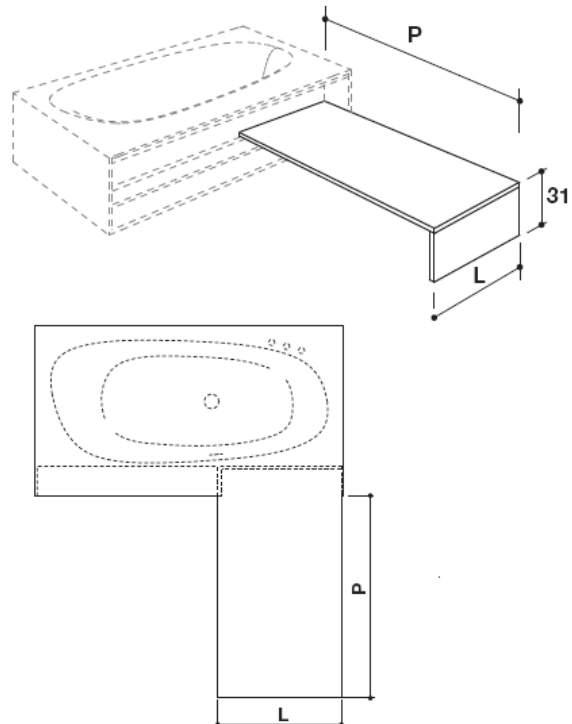

Modern Vasca Floor Mount Bench

Style Number: 771785

Collection: Falper

Origin: Italy

Description: Vasca Floor Mount Bench for Bathtub to the Left in Canaletto Walnut Wood 115W x 80L x 31H cm w/ Cushion in Natural Grey

GENERAL FEATURES & SPECIFICATIONS

- Floor Mounted
- Bench to the Left
- For use with Bathtub
- 115W x 80L x 31H cm
- Water Repellent Cushion, 115W x 78L x 6H cm
- Material: Lacquer, Wood, & Fabric
- Colors: White, Pavillon Grey, Rain, London Grey, Exclusive Grey, Graphite, Black, Hemp, Sand, Clay, Ottawa Beaver, Argilla, Iron, Green Commodore, Mud, Mink, Blue Powder, Aviation, Fes Blue, Cedar, Powder, Agave Green, Bromo Grey, Oak, Bleached Oak, Solid Skin Oak, Grey Canaletto, Natural Walnut, Canaletto Walnut, Walnut Burned, Walnut Brown, Grey Oak, Wenge