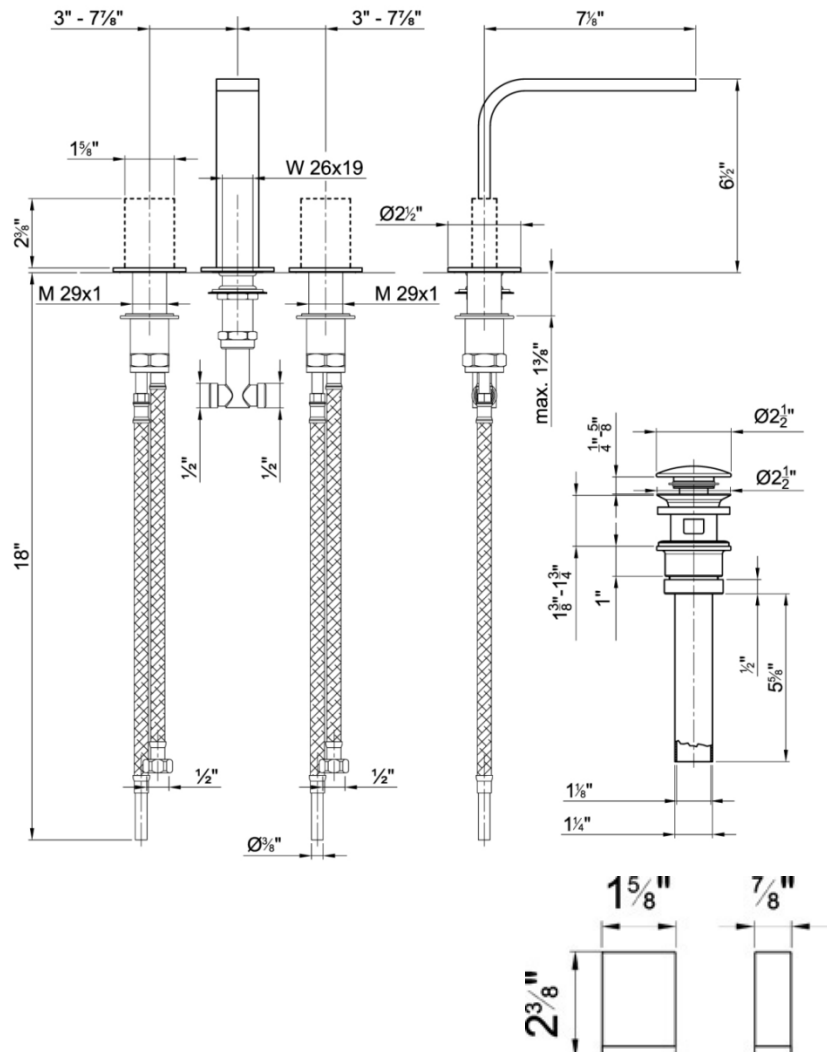

### Modern Venezia Deck Mount Faucet

Style Number: 770820

Collection: Fantini

Origin: Italy

Description: Venezia Deck Mount Three Hole Washbasin Mixer w/ Flat Spout 7-1/8" Projection, 6-1/2" Spout Height, 1-1/4" Push-up Drain, Flexible Supply Lines in Chrome & (2) White-Chrome Glass Handles

#### GENERAL FEATURES & SPECIFICATIONS

- Deck Mounted
- Three Holes
- Flat Spout
- 7-1/8" Spout Projection
- 6-1/2" Height
- Water Flow Restricted to 1.5gpm
- Push-up Drain, 1-1/4"
- Ceramic Disc Cartridges, ¼-Turn
- (2) Rectangular Handles Included
- Flexible Supply Lines
- **Material: Brass and Glass**
- **Finishes: Chrome, Nickel PVD, Matte Gun Metal PVD, Matte British Gold PVD, Matte Copper PVD, or Gold Plus**
- **Colors: White, Black, Red, or Blue**