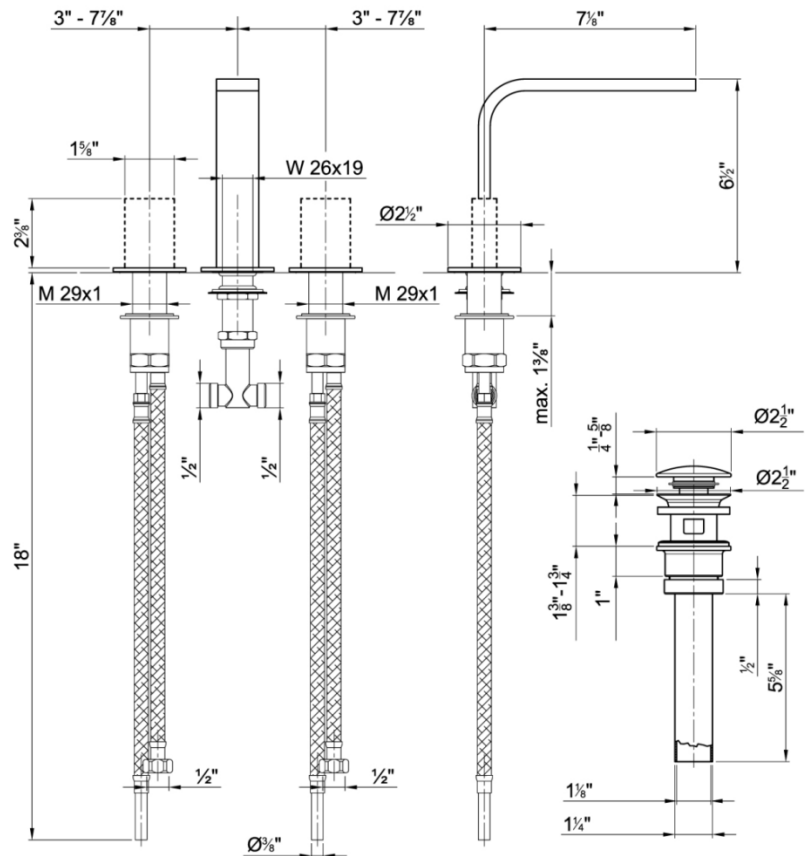

Modern Venezia Deck Mount Faucet

Style Number: 774238

Collection: Fantini

Origin: Italy

Description: Venezia Deck Mount Three Hole Washbasin Mixer w/ Flat Spout 7-1/8" Projection, 6-1/2" Spout Height, 1-1/4" Push-up Drain, Flexible Supply Lines in Chrome & (2) Blue-Chrome Glass Handles

GENERAL FEATURES & SPECIFICATIONS

- Deck Mounted
- Three Holes
- Flat Spout
- 7-1/8" Spout Projection
- 6-1/2" Height
- Water Flow Restricted to 1.5gpm
- Push-up Drain, 1-1/4"
- Ceramic Disc Cartridges, 1/4-Turn
- (2) Rectangular Handles Included
- Flexible Supply Lines
- **Material: Brass or PVD and Glass**
- **Finishes: Chrome, Nickel PVD, Matte Gun Metal PVD, Matte British Gold PVD, Matte Copper PVD, or Gold Plus**
- **Colors: White, Black, Red, or Blue**