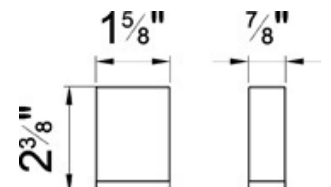

Modern Venezia Deck Mount Faucet

Style Number: 774238

Collection: Fantini

Origin: Italy

Description: Venezia Deck Mount Three Hole Washbasin Mixer w/ Flat Spout 7-1/8" Projection, 6-1/2" Spout Height, 1-1/4" Push-up Drain, Flexible Supply Lines in Chrome & (2) Blue-Chrome Glass Handles

GENERAL FEATURES & SPECIFICATIONS

- Deck Mounted
- Three Holes
- Flat Spout
- 7-1/8" Spout Projection
- 6-1/2" Height
- Water Flow Restricted to 1.5gpm
- Push-up Drain, 1-1/4"
- Ceramic Disc Cartridges, 1/4-Turn
- (2) Rectangular Handles Included
- Flexible Supply Lines
- **Material: Brass or PVD and Glass**
- **Finishes: Chrome, Nickel PVD, Matte Gun Metal PVD, Matte British Gold PVD, Matte Copper PVD, or Gold Plus**
- **Colors: White, Black, Red, or Blue**