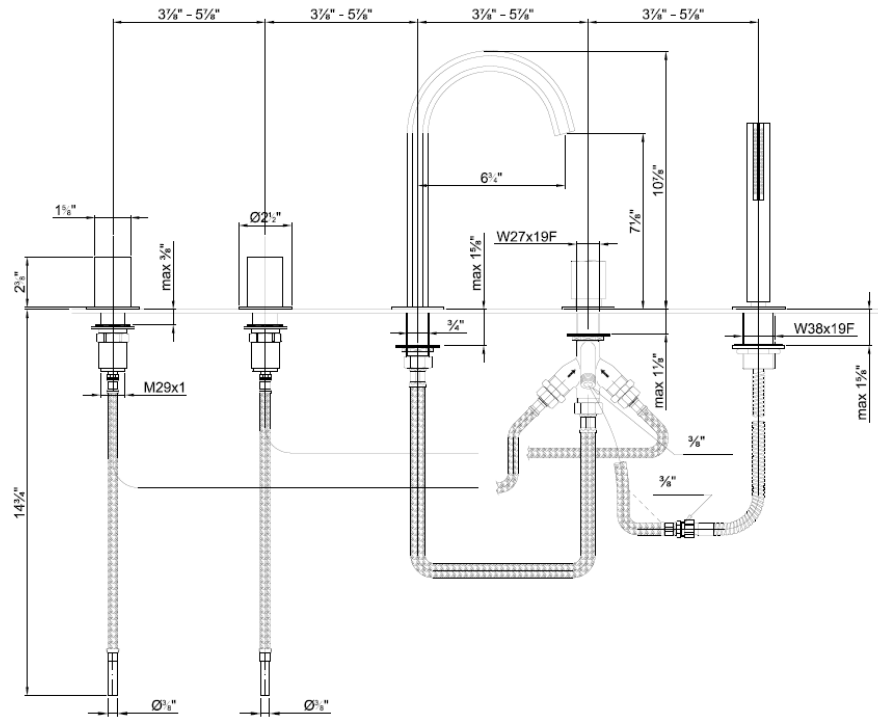

Modern Venezia Deck Mount Tub Faucet

Style Number: 770825

Collection: Fantini

Origin: Italy

Description: Venezia Deck Mount Five Hole Roman Tub Set w/ 6-3/4" Spout Projection, Hexagonal Handshower 58" Metal Hose, & Diverter in Chrome & (2) Black-Chrome Glass Handles

GENERAL FEATURES & SPECIFICATIONS

- Deck Mounted
- Five Hole Holes
- Hexagonal Spout
- 6-3/4" Spout Projection
- Hexagonal Handshower w/ Anti-Siphon Check Valve
- 58" Metal Hose
- Diverter
- Max 8gpm @ 60psi
- 2gpm Spare Flow Restrictor for Handshower
- (2) Rectangular Handles Included
- **Material: Brass and Glass**
- **Finishes: Chrome, Nickel PVD, Matte Gun Metal PVD, Matte British Gold PVD, Matte Copper PVD, or Gold Plus**
- **Colors: White, Black, Red, or Blue**