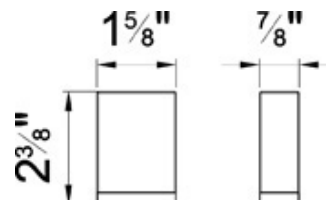

Modern Venezia Deck Mount Tub Faucet

Style Number: 770825

Collection: Fantini

Origin: Italy

Description: Venezia Deck Mount Five Hole Roman Tub Set w/ 6-3/4" Spout Projection, Hexagonal Handshower 58" Metal Hose, & Diverter in Chrome & (2) Black-Chrome Glass Handles

GENERAL FEATURES & SPECIFICATIONS

- Deck Mounted
- Five Hole Holes
- Hexagonal Spout
- 6-3/4" Spout Projection
- Hexagonal Handshower w/ Anti-Siphon Check Valve
- 58" Metal Hose
- Diverter
- Max 8gpm @ 60psi
- 2gpm Spare Flow Restrictor for Handshower
- (2) Rectangular Handles Included
- **Material: Brass and Glass**
- **Finishes: Chrome, Nickel PVD, Matte Gun Metal PVD, Matte British Gold PVD, Matte Copper PVD, or Gold Plus**
- **Colors: White, Black, Red, or Blue**