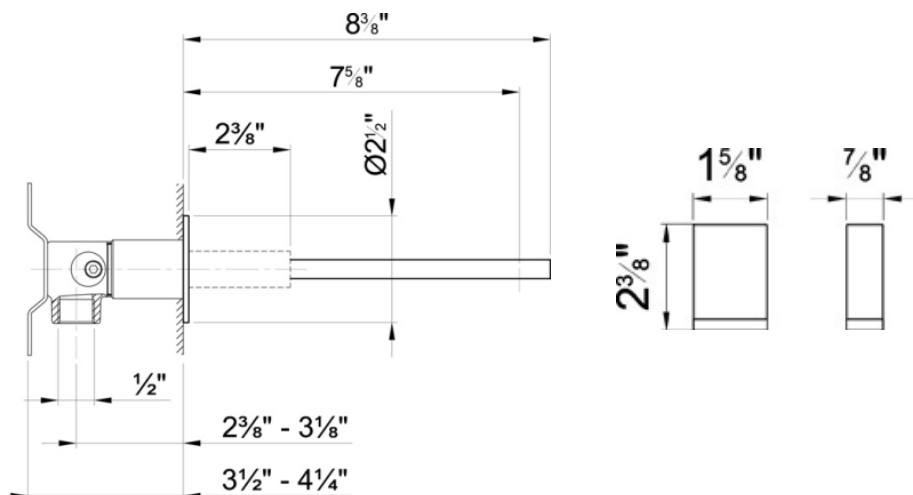

Modern Venezia Wall Mount Faucet

Style Number: 770821

Collection: Fantini

Origin: Italy

Description: Venezia Wall Mount Three Hole Washbasin Mixer w/ Flat Spout 8-1/2" Projection & Rough Valve in Chrome & (2) White-Chrome Glass Handles

GENERAL FEATURES & SPECIFICATIONS

- Wall Mounted
- Three Holes
- Flat Spout
- 7-1/8" Spout Projection
- Water Flow Restricted to 1.5gpm
- Ceramic Disc Cartridges, 1/4-Turn
- (2) Rectangular Handles Included
- Rough Valve Included
- **Material: Brass and Glass**
- **Finishes: Chrome, Nickel PVD, Matte Gun Metal PVD, Matte British Gold PVD, Matte Copper PVD, or Gold Plus**
- **Colors: White, Black, Red, or Blue**