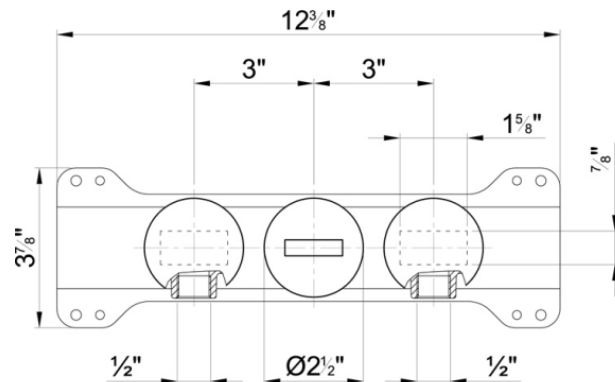

Modern Venezia Wall Mount Faucet

Style Number: 770821

Collection: Fantini

Origin: Italy

Description: Venezia Wall Mount Three Hole Washbasin Mixer w/ Flat Spout 8-1/2" Projection & Rough Valve in Chrome & (2) White-Chrome Glass Handles

GENERAL FEATURES & SPECIFICATIONS

- Wall Mounted
- Three Holes
- Flat Spout
- 7-1/8" Spout Projection
- Water Flow Restricted to 1.5gpm
- Ceramic Disc Cartridges, 1/4-Turn
- (2) Rectangular Handles Included
- Rough Valve Included
- **Material: Brass and Glass**
- **Finishes: Chrome, Nickel PVD, Matte Gun Metal PVD, Matte British Gold PVD, Matte Copper PVD, or Gold Plus**
- **Colors: White, Black, Red, or Blue**