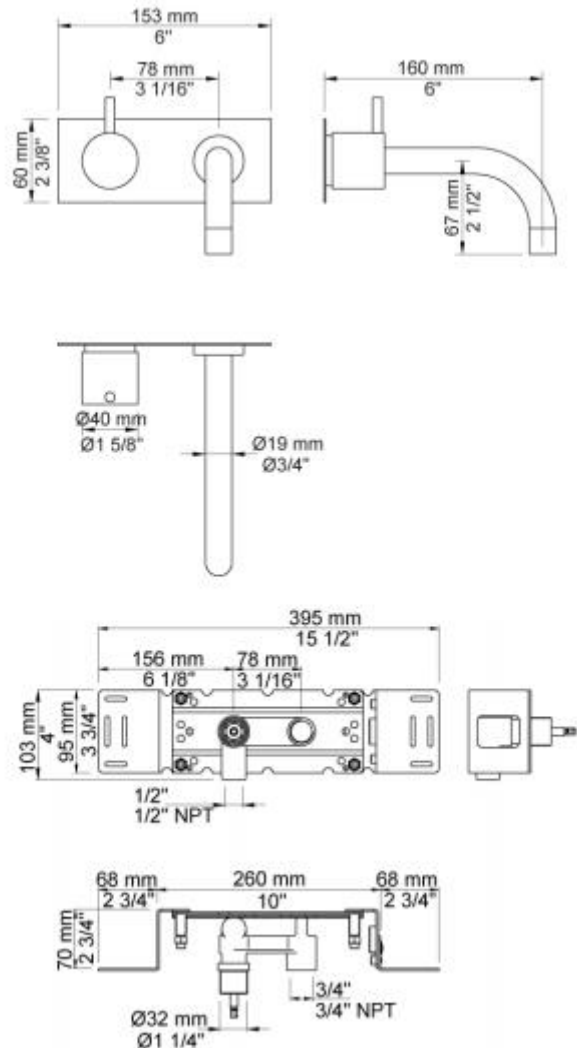

Modern Vola Wall Mount Faucet Set

Style Number: 772809

Collection: Vola

Origin: Denmark

Description: Vola Wall Mount Faucet Set w/ One Handle, 6" Spout, 2 Hole Plate Trim, & Rough-in Valve in Stainless Steel

GENERAL FEATURES & SPECIFICATIONS

- Wall Mounted
- Single Handle
- 6" Spout
- 2-Hole Plate Trim
- Rough-in Valve w/ Fixed Outlet Socket
- 1.3 GPM
- **Material: Solid Brass or Stainless Steel**
- **Finishes: Chrome, Brushed Chrome, Brushed Stainless Steel, Black Chrome PVD, Brushed Black Chrome PVD, Deep Brilliant Black PVD, Copper PVD, Brushed Copper PVD, Gold PVD, Brushed Gold PVD, Polished Nickel PVD, or Natural Unfinished Brass**
- **Colors: Grey, Light Blue, Orange, Light Green, Yellow, Dark Grey, Mocha, Bright Red, Dark Blue, Gloss Black, White, Carmine Red, Pink, Matte White, or Matte Black**