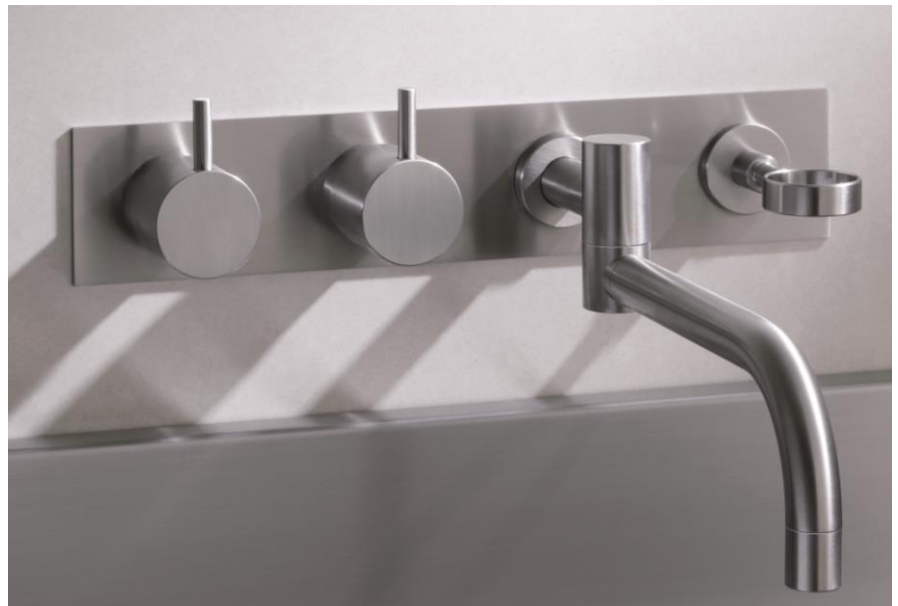

Modern Vola Wall Mount Faucet Set

Style Number: 773001

Collection: Vola

Origin: Denmark

Description: Vola Wall Mount Faucet Set w/ 2-Handle Mixer Volume/Stop, Outlet on the Right, 10" Double Swivel Spout, Soap Ring, & 4-Hole Plate Trim in Stainless Steel

GENERAL FEATURES & SPECIFICATIONS

- Wall Mounted
- 2-Handle Mixer: Volume Control/Stop
- Outlet to the Right
- Standard 1" Levers on Handles
- Rough-in Wall Valve
- ½" Connection
- Soap Ring
- 10" Double Swivel Spout
- 17.2gpm
- 4-Hole Plate Trim
- **Material: Solid Brass or Stainless Steel**
- **Finishes: Chrome, Brushed Chrome, Brushed Stainless Steel, Black Chrome PVD, Brushed Black Chrome PVD, Deep Brilliant Black PVD, Copper PVD, Brushed Copper PVD, Gold PVD, Brushed Gold PVD, Polished Nickel PVD, or Natural Unfinished Brass**
- **Colors: Grey, Light Blue, Orange, Light Green, Yellow, Dark Grey, Mocha, Bright Red, Dark Blue, Gloss Black, White, Carmine Red, Pink, Matte White, or Matte Black**

Style Number: 773001