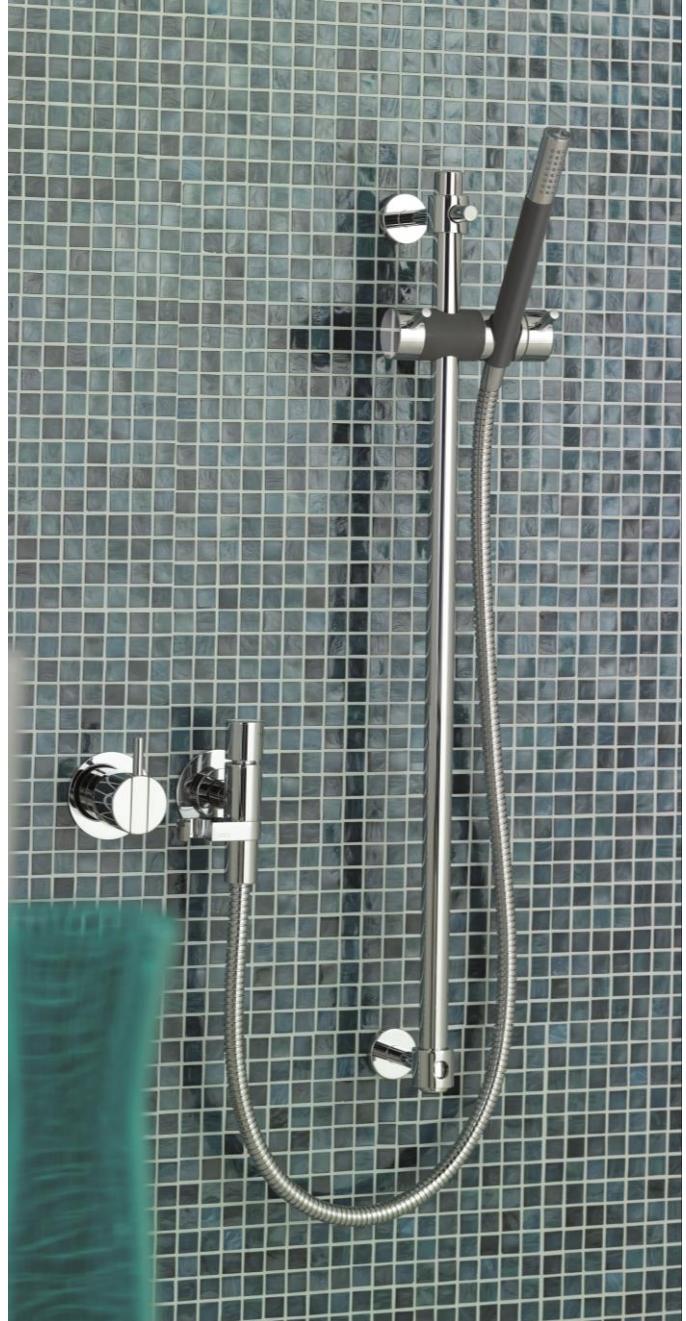

Modern Vola Wall Mount Hand Shower Set

Style Number: 773005

Collection: Vola

Origin: Denmark

Description: Vola Wall Mount Shower Set w/ ½" Single Mixer, Volume/ Stop Operating Handle, 1in Lever, 2-Rosette Trims, Handshower w/ water Outlet, 59" Hose, & Sliding Shower Bar in Polished Chrome

GENERAL FEATURES & SPECIFICATIONS

- Wall Mounted
- One Handle Mixer, 6.6gpm
- Fixed Outlet to the Right
- Volume/ Stop Operating Handle
- Standard 1" Levers
- ½" Connection
- Rosette Trims
- Handshower
- 59in Metal Hose
- Water Outlet
- Slide Bar for Handshower
- 2.0gpm Per CalGreen Standard
- **Material: Brass or Stainless Steel**
- **Finishes: Chrome, Brushed Chrome, Brushed Stainless Steel, Black Chrome PVD, Brushed Chrome PVD, Deep Brilliant Black PVD, Copper PVD, Brushed Copper PVD, Gold PVD, Brushed Gold PVD, Polished Nickel PVD, or Natural Brass**
- **Colors: Grey, Light Blue, Orange, Light Green, Yellow, Dark Grey, Mocha, Bright Red, Dark Blue, Gloss Black, White, Carmine Red, Pink, Matte White, or Matte Black**

Style Number: 773005