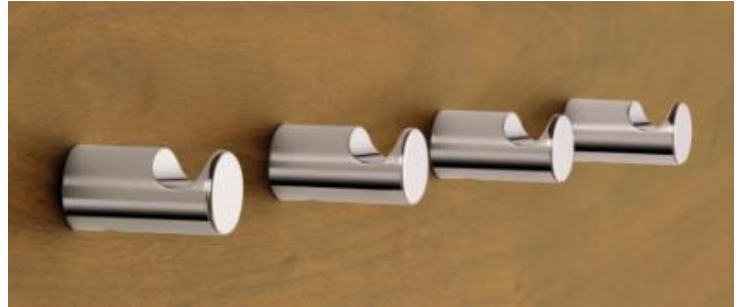

Modern Vola Wall Mount Robe Hooks

Style Number: 416826

Collection: Vola

Origin: Denmark

Description: Vola Wall Mount 1" Robe Hooks Set of Four in Chrome

GENERAL FEATURES & SPECIFICATIONS

- Wall Mounted
- 1" each
- Set of Four
- 1-1/8" Projection
- **Material: Solid Brass or Stainless Steel**
- **Finishes: Chrome, Brushed Chrome, Brushed Stainless Steel, Black Chrome PVD, Brushed Black Chrome PVD, Deep Brilliant Black PVD, Copper PVD, Brushed Copper PVD, Gold PVD, Brushed Gold PVD, Polished Nickel PVD, or Natural Unfinished Brass**
- **Colors: Grey, Light Blue, Orange, Light Green, Yellow, Dark Grey, Mocha, Bright Red, Dark Blue, Gloss Black, White, Carmine Red, Pink, Matte White, or Matte Black**