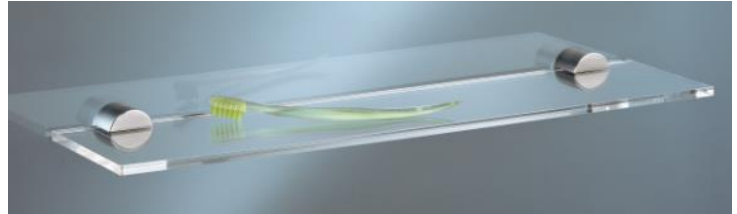

### Modern Vola Wall Mount Shelf

Style Number: 772881

Collection: Vola

Origin: Denmark

**Description: Vola Wall Mount  
Transparent Acrylic Shelf w/ 2-Holder  
in Stainless Steel 21-5/8" Long & 4-3/4"  
Projection**

#### GENERAL FEATURES & SPECIFICATIONS

- Wall Mounted
- Transparent
- With Two Holder
- 21-5/8" Long
- 4-3/4" Projection
- **Material: Solid Brass or Stainless Steel & Acrylic**
- **Finishes: Chrome, Brushed Chrome, Brushed Stainless Steel, Black Chrome PVD, Brushed Black Chrome PVD, Deep Brilliant Black PVD, Copper PVD, Brushed Copper PVD, Gold PVD, Brushed Gold PVD, Polished Nickel PVD, or Natural Unfinished Brass**
- **Colors: Grey, Light Blue, Orange, Light Green, Yellow, Dark Grey, Mocha, Bright Red, Dark Blue, Gloss Black, White, Carmine Red, Pink, Matte White, or Matte Black**