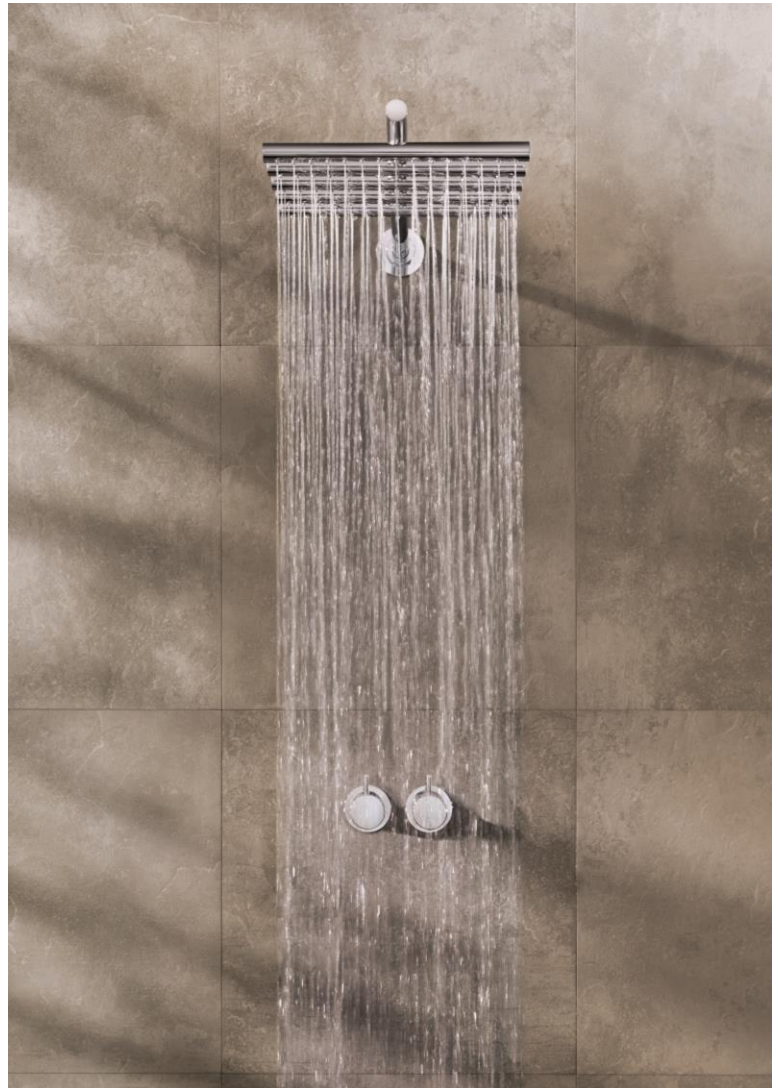

Modern Vola Wall Mount Shower Set

Style Number: 772996

Collection: Vola

Origin: Denmark

Description: Vola Wall Mount Shower Set w/ ¾" Thermostatic Mixer, Volume Control, Open Port, Rough-in Wall Valve, 21-1/4" Rain Shower Head w/ Arm, Rosette Trims, & Remote Outlet Socket in Polished Chrome

GENERAL FEATURES & SPECIFICATIONS

- Wall Mounted
- Thermostatic Mixer, 12gpm
- W/ Volume Control & 1-Open Port
- Standard 1" Levers
- Rough-in Wall Valve
- ¾" Connection
- ¾" Rainfall Shower Head w/ Arm & Rosette; 21-1/4" Long
- 2.0gpm Per Cal-Green Standard
- 10" Wide Rain Head
- Remote Outlet Sockets; ½" Connection
- Circular Rosette Trims
- **Material: Solid Brass or Stainless Steel**
- **Finishes: Chrome, Brushed Chrome, Brushed Stainless Steel, Black Chrome PVD, Brushed Chrome PVD, Deep Brilliant Black PVD, Copper PVD, Brushed Copper PVD, Gold PVD, Brushed Gold PVD, Polished Nickel PVD, or Natural Brass**
- **Colors: Grey, Light Blue, Orange, Light Green, Yellow, Dark Grey, Mocha, Bright Red, Dark Blue, Gloss Black, White, Carmine Red, Pink, Matte White, or Matte Black**

Style Number: 772996