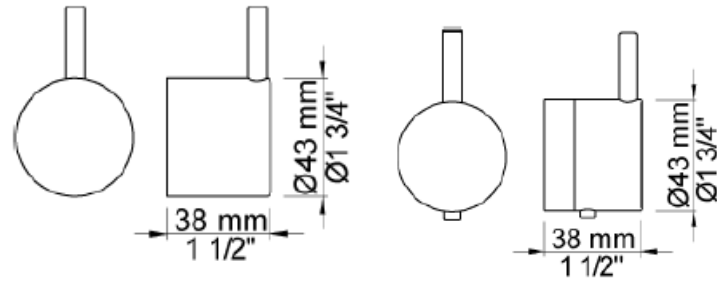

### Modern Vola Wall Mount Shower Set

**Style Number: 773255**

**Collection: Vola**

**Origin: Denmark**

**Description: Vola Wall Mount Shower Set w/ 3/4" Thermostatic In-Wall Mixer, "Near" Attached Outlet, 1-Open Port, Operating, Temp, & Diverter Handles, Handspray w/ Holder to the Right, Hose, & Outlet, Rosette Trims, & Round Shower Head 23-3/8" Long in Stainless Steel**

#### GENERAL FEATURES & SPECIFICATIONS

- Wall Mounted
- 3/4" Connection
- 12gpm
- "Near" Attached Outlet
- One Open Port
- 3- Handles (Operating, Temperature, & Diverter)
- 1" Levers
- Handspray w/ Hose, Holder, & Water Outlet
- Rosette Trims
- Mounted Round 11-1/4" Diameter Shower Head
- 23-3/8" Long
- 2.0gpm per CalGreen Standard
- Remote Outlet Socket
- 1/2" Connection
- **Material: Solid Brass or Stainless Steel**
- **Finishes: Chrome, Brushed Chrome, Brushed Stainless Steel, Black Chrome PVD, Brushed Chrome PVD, Deep Brilliant Black PVD, Copper PVD, Brushed Copper PVD, Gold PVD, Brushed Gold PVD, Polished Nickel PVD, or Natural Brass**
- **Colors: Grey, Light Blue, Orange, Light Green, Yellow, Dark Grey, Mocha, Bright Red, Dark Blue, Gloss Black, White, Carmine Red, Pink, Matte White, or Matte Black**

Style Number: 773255

We cannot guarantee the accuracy of this information. Dimensions are nominal – for guidance only and are not to be used for pre-installation.

For further information call 312.832.9000 or visit us at [hydrologychicago.com](http://hydrologychicago.com)