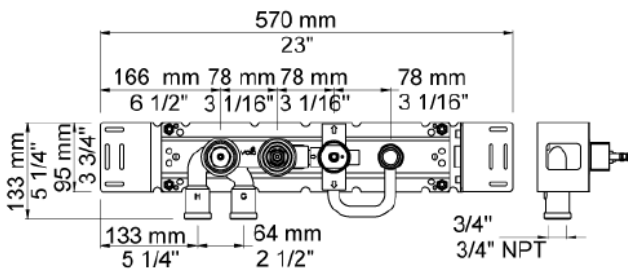

### Modern Vola Wall Mount Shower Set

**Style Number: 773255**

**Collection: Vola**

**Origin: Denmark**

**Description: Vola Wall Mount Shower Set w/ 3/4" Thermostatic In-Wall Mixer, "Near" Attached Outlet, 1-Open Port, Operating, Temp, & Diverter Handles, Handspray w/ Holder to the Right, Hose, & Outlet, Rosette Trims, & Round Shower Head 23-3/8" Long in Stainless Steel**

#### GENERAL FEATURES & SPECIFICATIONS

- Wall Mounted
- 3/4" Connection
- 12gpm
- "Near" Attached Outlet
- One Open Port
- 3- Handles (Operating, Temperature, & Diverter)
- 1" Levers
- Handspray w/ Hose, Holder, & Water Outlet
- Rosette Trims
- Mounted Round 11-1/4" Diameter Shower Head
- 23-3/8" Long
- 2.0gpm per CalGreen Standard
- Remote Outlet Socket
- 1/2" Connection
- **Material: Solid Brass or Stainless Steel**
- **Finishes: Chrome, Brushed Chrome, Brushed Stainless Steel, Black Chrome PVD, Brushed Chrome PVD, Deep Brilliant Black PVD, Copper PVD, Brushed Copper PVD, Gold PVD, Brushed Gold PVD, Polished Nickel PVD, or Natural Brass**
- **Colors: Grey, Light Blue, Orange, Light Green, Yellow, Dark Grey, Mocha, Bright Red, Dark Blue, Gloss Black, White, Carmine Red, Pink, Matte White, or Matte Black**

Style Number: 773255

We cannot guarantee the accuracy of this information. Dimensions are nominal – for guidance only and are not to be used for pre-installation.

For further information call 312.832.9000 or visit us at [hydrologychicago.com](http://hydrologychicago.com)