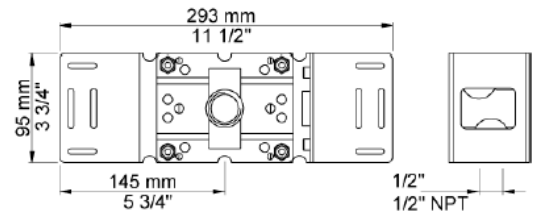

Style Number: 773255

We cannot guarantee the accuracy of this information. Dimensions are nominal – for guidance only and are not to be used for pre-installation.

For further information call 312.832.9000 or visit us at hydrologychicago.com