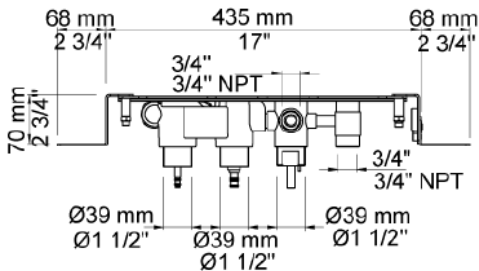

### Modern Vola Wall Mount Shower Set

**Style Number: 773255**

**Collection: Vola**

**Origin: Denmark**

**Description: Vola Wall Mount Shower Set w/ 3/4" Thermostatic In-Wall Mixer, "Near" Attached Outlet, 1-Open Port, Operating, Temp, & Diverter Handles, Handspray w/ Holder to the Right, Hose, & Outlet, Rosette Trims, & Round Shower Head 23-3/8" Long in Stainless Steel**

#### GENERAL FEATURES & SPECIFICATIONS

- Wall Mounted
- 3/4" Connection
- 12gpm
- "Near" Attached Outlet
- One Open Port
- 3- Handles (Operating, Temperature, & Diverter)
- 1" Levers
- Handspray w/ Hose, Holder, & Water Outlet
- Rosette Trims
- Mounted Round 11-1/4" Diameter Shower Head
- 23-3/8" Long
- 2.0gpm per CalGreen Standard
- Remote Outlet Socket
- 1/2" Connection
- **Material: Solid Brass or Stainless Steel**
- **Finishes: Chrome, Brushed Chrome, Brushed Stainless Steel, Black Chrome PVD, Brushed Chrome PVD, Deep Brilliant Black PVD, Copper PVD, Brushed Copper PVD, Gold PVD, Brushed Gold PVD, Polished Nickel PVD, or Natural Brass**
- **Colors: Grey, Light Blue, Orange, Light Green, Yellow, Dark Grey, Mocha, Bright Red, Dark Blue, Gloss Black, White, Carmine Red, Pink, Matte White, or Matte Black**

Style Number: 773255

We cannot guarantee the accuracy of this information. Dimensions are nominal – for guidance only and are not to be used for pre-installation.

For further information call 312.832.9000 or visit us at [hydrologychicago.com](http://hydrologychicago.com)