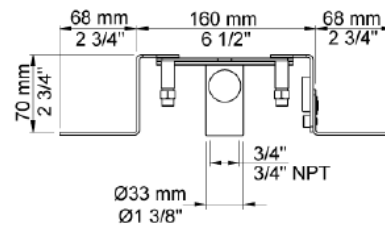

### Modern Vola Wall Mount Shower Set

**Style Number: 773255**

**Collection: Vola**

**Origin: Denmark**

**Description: Vola Wall Mount Shower Set w/ 3/4" Thermostatic In-Wall Mixer, "Near" Attached Outlet, 1-Open Port, Operating, Temp, & Diverter Handles, Handspray w/ Holder to the Right, Hose, & Outlet, Rosette Trims, & Round Shower Head 23-3/8" Long in Stainless Steel**

#### GENERAL FEATURES & SPECIFICATIONS

- Wall Mounted
- 3/4" Connection
- 12gpm
- "Near" Attached Outlet
- One Open Port
- 3- Handles (Operating, Temperature, & Diverter)
- 1" Levers
- Handspray w/ Hose, Holder, & Water Outlet
- Rosette Trims
- Mounted Round 11-1/4" Diameter Shower Head
- 23-3/8" Long
- 2.0gpm per CalGreen Standard
- Remote Outlet Socket
- 1/2" Connection
- **Material: Solid Brass or Stainless Steel**
- **Finishes: Chrome, Brushed Chrome, Brushed Stainless Steel, Black Chrome PVD, Brushed Chrome PVD, Deep Brilliant Black PVD, Copper PVD, Brushed Copper PVD, Gold PVD, Brushed Gold PVD, Polished Nickel PVD, or Natural Brass**
- **Colors: Grey, Light Blue, Orange, Light Green, Yellow, Dark Grey, Mocha, Bright Red, Dark Blue, Gloss Black, White, Carmine Red, Pink, Matte White, or Matte Black**

Style Number: 773255

We cannot guarantee the accuracy of this information. Dimensions are nominal – for guidance only and are not to be used for pre-installation.

For further information call 312.832.9000 or visit us at [hydrologychicago.com](http://hydrologychicago.com)