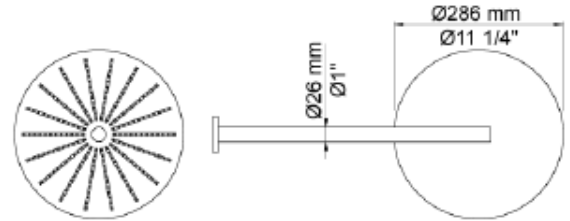

Style Number: 773255

We cannot guarantee the accuracy of this information. Dimensions are nominal – for guidance only and are not to be used for pre-installation.

For further information call 312.832.9000 or visit us at hydrologychicago.com