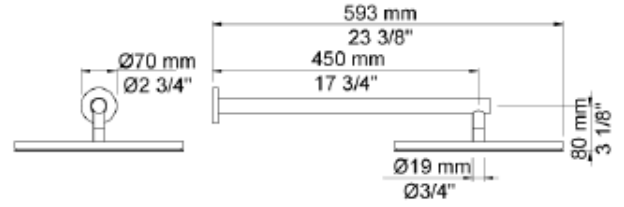

### Modern Vola Wall Mount Shower Set

**Style Number: 773255**

**Collection: Vola**

**Origin: Denmark**

**Description: Vola Wall Mount Shower Set w/ 3/4" Thermostatic In-Wall Mixer, "Near" Attached Outlet, 1-Open Port, Operating, Temp, & Diverter Handles, Handspray w/ Holder to the Right, Hose, & Outlet, Rosette Trims, & Round Shower Head 23-3/8" Long in Stainless Steel**

#### GENERAL FEATURES & SPECIFICATIONS

- Wall Mounted
- 3/4" Connection
- 12gpm
- "Near" Attached Outlet
- One Open Port
- 3- Handles (Operating, Temperature, & Diverter)
- 1" Levers
- Handspray w/ Hose, Holder, & Water Outlet
- Rosette Trims
- Mounted Round 11-1/4" Diameter Shower Head
- 23-3/8" Long
- 2.0gpm per CalGreen Standard
- Remote Outlet Socket
- 1/2" Connection
- **Material: Solid Brass or Stainless Steel**
- **Finishes: Chrome, Brushed Chrome, Brushed Stainless Steel, Black Chrome PVD, Brushed Chrome PVD, Deep Brilliant Black PVD, Copper PVD, Brushed Copper PVD, Gold PVD, Brushed Gold PVD, Polished Nickel PVD, or Natural Brass**
- **Colors: Grey, Light Blue, Orange, Light Green, Yellow, Dark Grey, Mocha, Bright Red, Dark Blue, Gloss Black, White, Carmine Red, Pink, Matte White, or Matte Black**

Style Number: 773255

We cannot guarantee the accuracy of this information. Dimensions are nominal – for guidance only and are not to be used for pre-installation.

For further information call 312.832.9000 or visit us at [hydrologychicago.com](http://hydrologychicago.com)