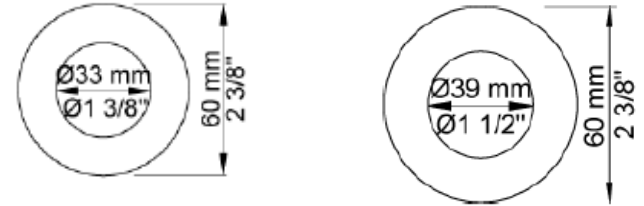

### Modern Vola Wall Mount Shower Set

**Style Number: 773255**

**Collection: Vola**

**Origin: Denmark**

**Description: Vola Wall Mount Shower Set w/ 3/4" Thermostatic In-Wall Mixer, "Near" Attached Outlet, 1-Open Port, Operating, Temp, & Diverter Handles, Handspray w/ Holder to the Right, Hose, & Outlet, Rosette Trims, & Round Shower Head 23-3/8" Long in Stainless Steel**

#### GENERAL FEATURES & SPECIFICATIONS

- Wall Mounted
- 3/4" Connection
- 12gpm
- "Near" Attached Outlet
- One Open Port
- 3- Handles (Operating, Temperature, & Diverter)
- 1" Levers
- Handspray w/ Hose, Holder, & Water Outlet
- Rosette Trims
- Mounted Round 11-1/4" Diameter Shower Head
- 23-3/8" Long
- 2.0gpm per CalGreen Standard
- Remote Outlet Socket
- 1/2" Connection
- **Material: Solid Brass or Stainless Steel**
- **Finishes: Chrome, Brushed Chrome, Brushed Stainless Steel, Black Chrome PVD, Brushed Chrome PVD, Deep Brilliant Black PVD, Copper PVD, Brushed Copper PVD, Gold PVD, Brushed Gold PVD, Polished Nickel PVD, or Natural Brass**
- **Colors: Grey, Light Blue, Orange, Light Green, Yellow, Dark Grey, Mocha, Bright Red, Dark Blue, Gloss Black, White, Carmine Red, Pink, Matte White, or Matte Black**

Style Number: 773255

We cannot guarantee the accuracy of this information. Dimensions are nominal – for guidance only and are not to be used for pre-installation.

For further information call 312.832.9000 or visit us at [hydrologychicago.com](http://hydrologychicago.com)