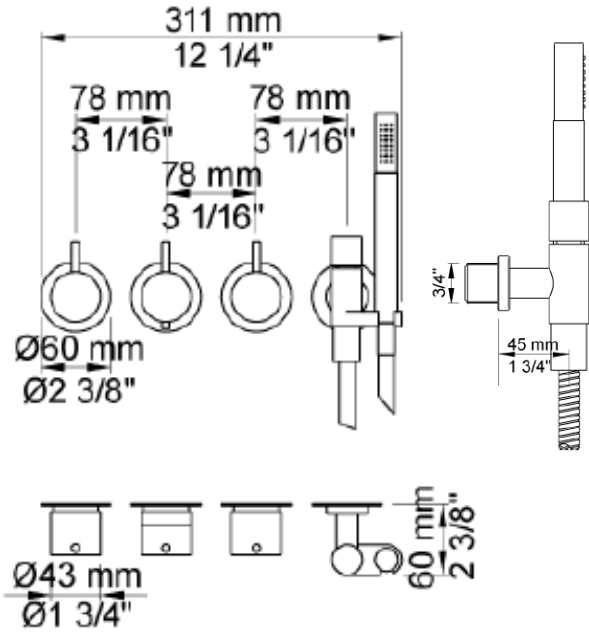

### Modern Vola Wall Mount Shower Set

**Style Number: 773255**

**Collection: Vola**

**Origin: Denmark**

**Description: Vola Wall Mount Shower Set w/ 3/4" Thermostatic In-Wall Mixer, "Near" Attached Outlet, 1-Open Port, Operating, Temp, & Diverter Handles, Handspray w/ Holder to the Right, Hose, & Outlet, Rosette Trims, & Round Shower Head 23-3/8" Long in Stainless Steel**

#### GENERAL FEATURES & SPECIFICATIONS

- Wall Mounted
- 3/4" Connection
- 12gpm
- "Near" Attached Outlet
- One Open Port
- 3- Handles (Operating, Temperature, & Diverter)
- 1" Levers
- Handspray w/ Hose, Holder, & Water Outlet
- Rosette Trims
- Mounted Round 11-1/4" Diameter Shower Head
- 23-3/8" Long
- 2.0gpm per CalGreen Standard
- Remote Outlet Socket
- 1/2" Connection
- **Material: Solid Brass or Stainless Steel**
- **Finishes: Chrome, Brushed Chrome, Brushed Stainless Steel, Black Chrome PVD, Brushed Chrome PVD, Deep Brilliant Black PVD, Copper PVD, Brushed Copper PVD, Gold PVD, Brushed Gold PVD, Polished Nickel PVD, or Natural Brass**
- **Colors: Grey, Light Blue, Orange, Light Green, Yellow, Dark Grey, Mocha, Bright Red, Dark Blue, Gloss Black, White, Carmine Red, Pink, Matte White, or Matte Black**

Style Number: 773255

We cannot guarantee the accuracy of this information. Dimensions are nominal – for guidance only and are not to be used for pre-installation.

For further information call 312.832.9000 or visit us at [hydrologychicago.com](http://hydrologychicago.com)