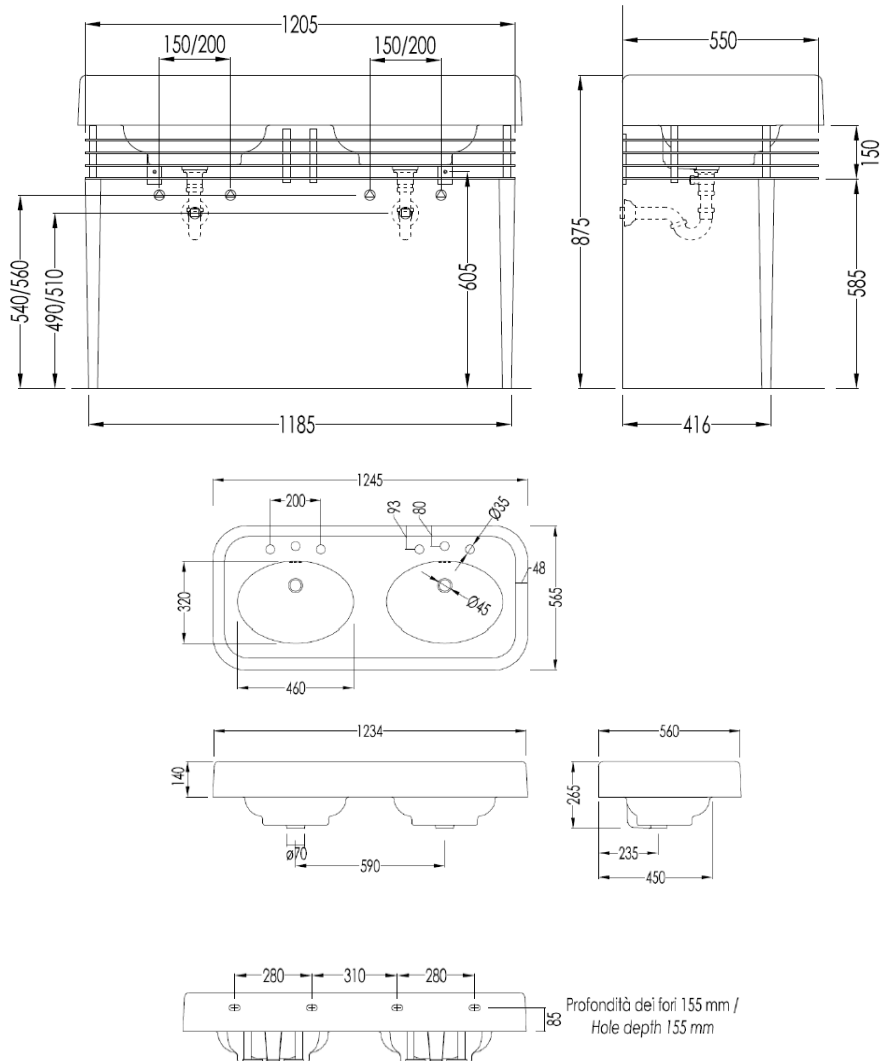

### Traditional Wide Blues Wall & Floor Mount Console

Style Number: 770404

Collection: Devon & Devon

Origin: Italy

Description: Wide Blues Wall & Floor Mount Console Washbasin Set w/ 2- Polished Nickel Legs & Double Bowl Basin Top w/ 3-Tap Holes Per Sink in White Ceramic 34.44"H x 47.44"W x 21.65"D

#### GENERAL FEATURES & SPECIFICATIONS

- Wall & Floor Mounted
- 2- Legs
- Double Washbasin Top
- 1-Tap Hole, 2- Tap Holes or 3- Tap Holes (per sink)
- 34.44"H x 47.44"W x 21.65"D
- **Material:** Brass, Aluminum and Ceramic
- **Finish:** Polished Nickel, Chrome, or Light Gold
- **Colors:** White or Black