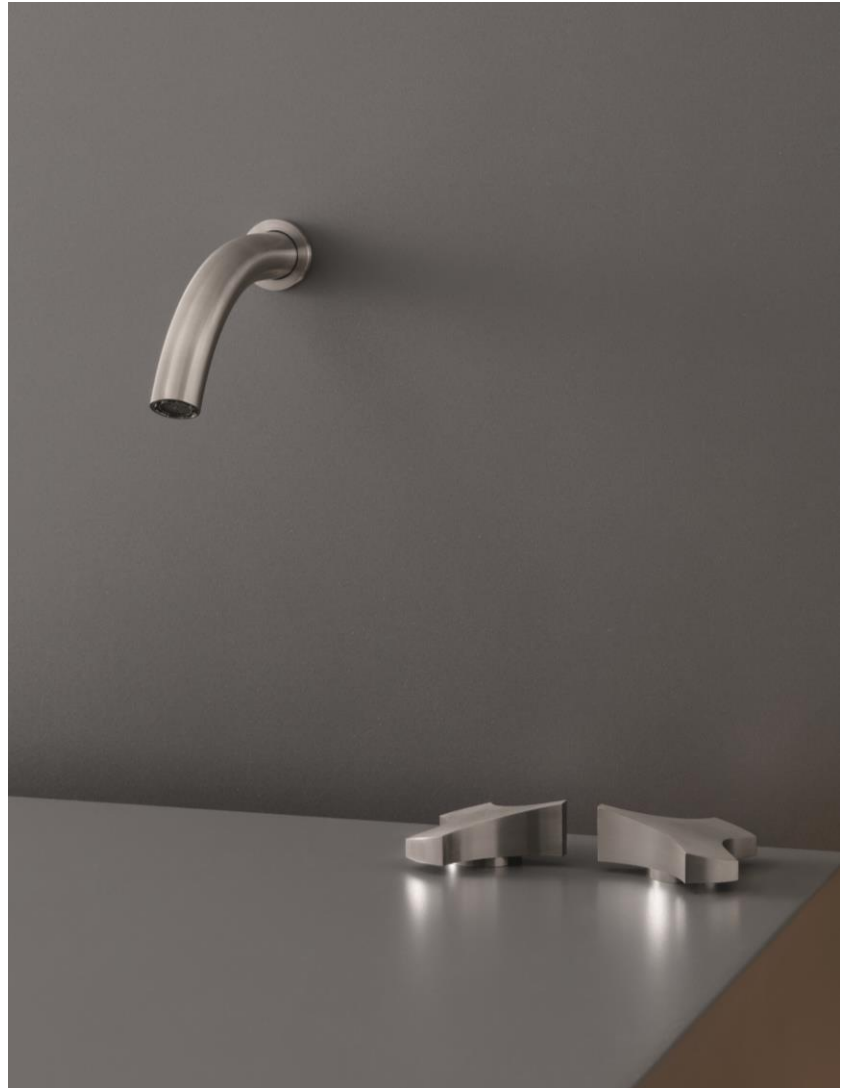

Modern Ziqq Free Faucet Set

Style Number: 770581

Collection: Cea Design

Origin: Italy

Description: Ziqq-Free Faucet Set w/ Deck Mount Shut-off Valve for Hot & Cold Water & Wall Mount Spout 6.69" (170mm) Projection in Satin Stainless Steel

GENERAL FEATURES & SPECIFICATIONS

- Deck Mounted Shut-Off Valves
- Hot & Cold Water
- 2.55" (65mm) W x 0.98" (25mm) H
- Wall Mounted Spout
- Max. 6.69" (170mm) Projection
- Water Saving 1.32gpm
- Max. 158° F
- **Material: Stainless Steel**
- **Finishes: Satin, Polished, Polished Copper, Satin Copper, Polished Bronze, Satin Bronze, Polished Gold, Satin Gold, Polished Black Diamond, Satin Black Diamond**